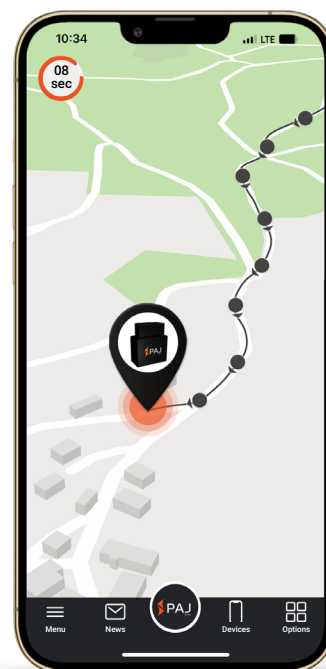

Alarm functions:

Vibration

Geofence

Speed

Power cut

Ignition

Voltage