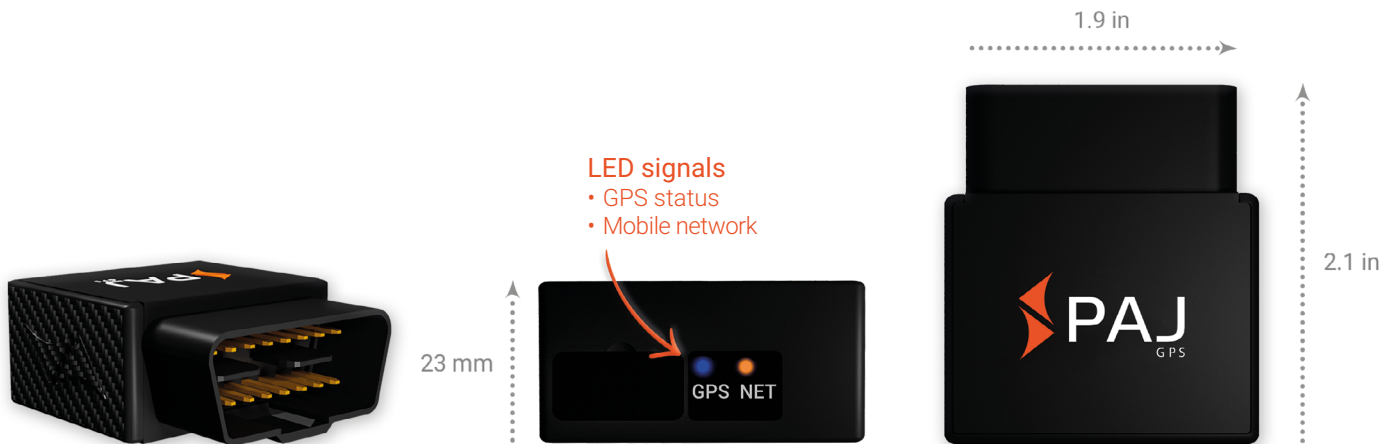

# CAR OBD FINDER 4G 2.0

## DATA SHEET

Easy connection via the OBD connector

Always ready to use

Splash-proof

45 g

4G LTE

9-35 V

plug&play

### Technical details:

- Battery connection OBD 9-35 V
- Battery type (internal) 3.7 V 180 mAh Li-ion
- GPS accuracy up to 5 meters
- Waterproof splash-proof
- Operating environment from -20°C to +75°C
- Humidity from 10 % to 85 %