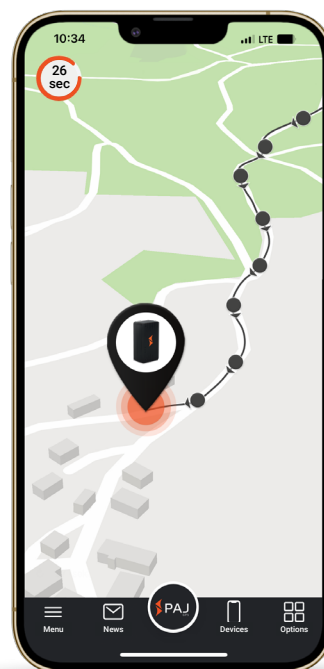

Technical details:

- Battery duration up to 20 days
- Battery type 3,7 V 5000 mAh Li-ion
- GPS accuracy up to 5 meters
- Waterproof waterproof to IP65
- Operating environment from -20°C to +75°C
- Humidity from 10 % to 85 %