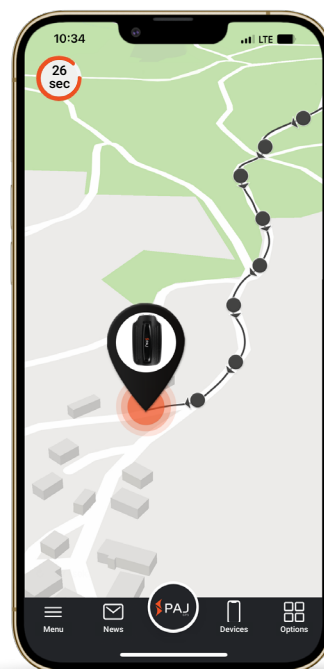

POWER FINDER 2G

DATA SHEET

Splash-proof

Battery-powered

Long battery life

Magnetic

275 g

Battery

IP64

Areas of application:

Cars

Vintage cars

Campervans

Wood

Bees

Boats

Summary information:

- Usable via the PAJ FINDER Portal (registration required after receiving the device)
- Current position can be viewed on map at anytime
- Worldwide location in over 100 countries
- Live mode, location update every 30 seconds
- Route information of the last 365 days available
- Alarm notifications for different events/situations
- Notifications via the PAJ app and via e-mail

Technical details:

- Battery duration up to 90 days
- Battery type 3.7 V 10000 mAh Li-ion
- GPS accuracy up to 5 meters
- Waterproof splash-proof to IP64
- Operating environment from -20°C to +75°C
- Humidity from 10 % to 85 %