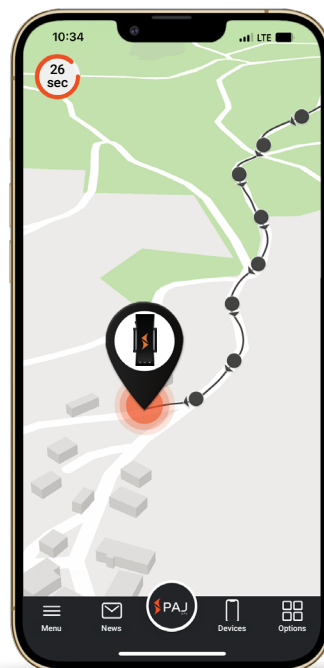

PAJ PET FINDER 2.0

DATA SHEET

- Waterproof
- Call back function
- Battery-powered
- Wifi Home Zone

36 g

Battery

IP67

Areas of application:

Dogs

Cats

Technical Data:

- Battery duration up to 5 days
- Battery type 3.7 V / 600 mAh Li-ion
- GPS accuracy up to 5 meters
- Waterproof waterproof to IP67
- Operating environment from -20°C to +75°C
- Humidity from 10 % to 85 %

Summary information:

- Usable via the PAJ FINDER Portal (registration required after receiving the device)
- Current position can be viewed on map at anytime
- Europe-wide location in over 40 countries
- Live mode, interval for location update can be set in the portal (60 sec. - 10 min.)
- Route information of the last 365 days available
- Alarm notifications for different events/situations
- Notifications via the PAJ app and via e-mail