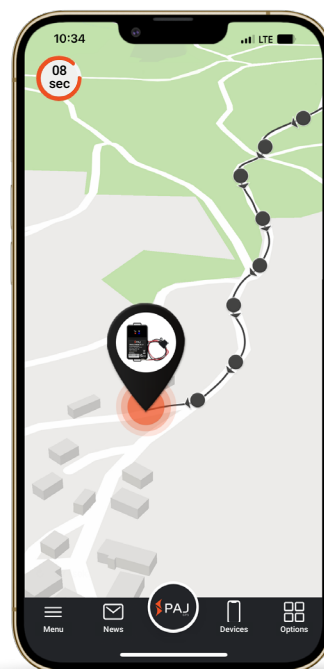

Technical details:

- Battery connection DC 9-75 V
- Battery type (internal) 3.6 V 200 mAh NiMH
- GPS accuracy up to 5 meters
- Waterproof waterproof to IP67
- Operating environment from -20°C to +75°C
- Humidity from 10 % to 85 %