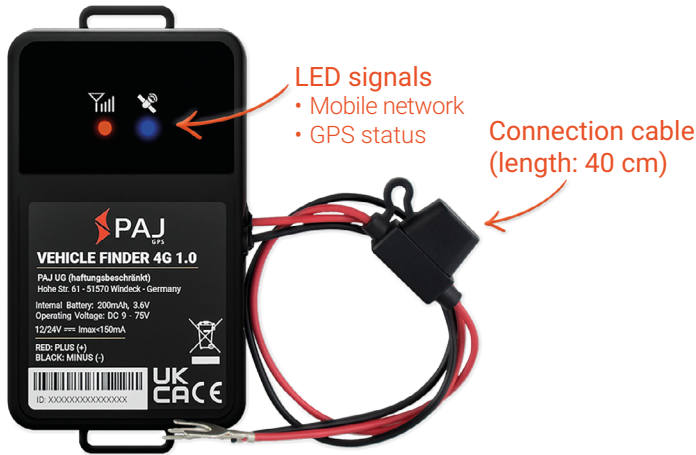

VEHICLE FINDER 4G 1.0

DATA SHEET

Connection to the vehicle's battery

Always ready to use

Waterproof

116 g

4G LTE

9-75 V

Summary information:

- Usable via the PAJ FINDER Portal (registration required after receiving the device)
- Current position can be viewed on map at anytime
- Worldwide location in over 100 countries
- Live mode, location update every 10 seconds
- Route information of the last 365 days available
- Alarm notifications for different events/situations
- Notifications via the PAJ app and via e-mail

Technical details:

- Battery connection DC 9-75 V
- Battery type (internal) 3.6 V 200 mAh NiMH
- GPS accuracy up to 5 meters
- Waterproof waterproof to IP67
- Operating environment from -20°C to +75°C
- Humidity from 10 % to 85 %

Alarm functions:

Vibration

Geofence

Speed

Power cut

Ignition

Voltage